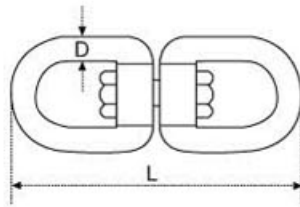

European Swivel Eye And Eye 圈圈旋转环

| Size mm | D mm | L mm |
|------------|---------|---------|
| 4 | 4 | 48 |
| 5 | 5 | 59 |
| 6 | 6 | 66 |
| 8 | 8 | 94 |
| 10 | 10 | 118 |
| 13 | 13 | 152 |
| 16 | 16 | 188 |
| 19 | 19 | 229 |
| 25 | 25 | 300 |

European Swivel Eye And Jaw 圈叉旋转环

| SIZE mm | D mm | L mm |
|------------|---------|---------|
| 5 | 5 | 59 |
| 6 | 6 | 66 |
| 8 | 8 | 94 |
| 10 | 10 | 118 |
| 13 | 13 | 152 |
| 16 | 16 | 188 |
| 19 | 19 | 229 |

European Swivel Jaw And Jaw 叉叉旋转环节

| SIZE mm | D mm | d mm | L mm |
|------------|---------|---------|---------|
| 5 | 5 | 5 | 59 |
| 6 | 6 | 6 | 66 |
| 8 | 8 | 8 | 94 |
| 10 | 10 | 10 | 118 |
| 13 | 13 | 13 | 152 |
| 16 | 16 | 16 | 188 |
| 19 | 19 | 19 | 229 |