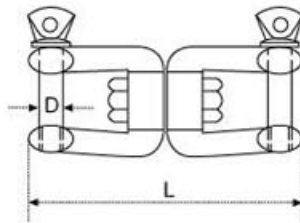

European Swivel Eye And Eye 圈圈旋转环

| Size mm | D mm | L mm |
|------------|---------|---------|
| 4 | 4 | 48 |
| 5 | 5 | 59 |
| 6 | 6 | 66 |
| 8 | 8 | 94 |
| 10 | 10 | 118 |
| 13 | 13 | 152 |
| 16 | 16 | 188 |
| 19 | 19 | 229 |
| 25 | 25 | 300 |

European Swivel Eye And Jaw 圈叉旋转环

| SIZE mm | D mm | L mm |
|------------|---------|---------|
| 5 | 5 | 59 |
| 6 | 6 | 66 |
| 8 | 8 | 94 |
| 10 | 10 | 118 |
| 13 | 13 | 152 |
| 16 | 16 | 188 |
| 19 | 19 | 229 |

European Swivel Jaw And Jaw 叉叉旋转环节

| SIZE mm | D mm | d mm | L mm |
|------------|---------|---------|---------|
| 5 | 5 | 5 | 59 |
| 6 | 6 | 6 | 66 |
| 8 | 8 | 8 | 94 |
| 10 | 10 | 10 | 118 |
| 13 | 13 | 13 | 152 |
| 16 | 16 | 16 | 188 |
| 19 | 19 | 19 | 229 |