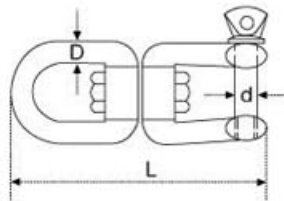

European Swivel Eye And Eye 圈圈旋转环

| Size mm | D mm | L mm |
|------------|---------|---------|
| 4 | 4 | 48 |
| 5 | 5 | 59 |
| 6 | 6 | 66 |
| 8 | 8 | 94 |
| 10 | 10 | 118 |
| 13 | 13 | 152 |
| 16 | 16 | 188 |
| 19 | 19 | 229 |
| 25 | 25 | 300 |

European Swivel Eye And Jaw 圈叉旋转环

| SIZE mm | D mm | L mm |
|------------|---------|---------|
| 5 | 5 | 59 |
| 6 | 6 | 66 |
| 8 | 8 | 94 |
| 10 | 10 | 118 |
| 13 | 13 | 152 |
| 16 | 16 | 188 |
| 19 | 19 | 229 |

European Swivel Jaw And Jaw 叉叉旋转环节

| SIZE mm | D mm | d mm | L mm |
|------------|---------|---------|---------|
| 5 | 5 | 5 | 59 |
| 6 | 6 | 6 | 66 |
| 8 | 8 | 8 | 94 |
| 10 | 10 | 10 | 118 |
| 13 | 13 | 13 | 152 |
| 16 | 16 | 16 | 188 |
| 19 | 19 | 19 | 229 |