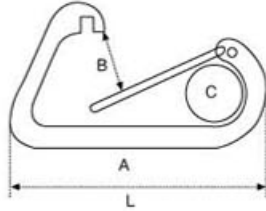

### Clevis Slip Hook 羊角货钩

SIZE	A	B	C	WLL	WT
	Pin Dia	Clevis Width	Open Length	(lbs)	(kgs)
1/4"	0.28"	0.40"	0.60"	950	0.19
5/16"	0.37"	0.46"	0.63"	1250	0.35
3/8"	0.49"	0.56"	0.87"	2000	0.53
1/2"	0.62"	0.70"	1.00"	3000	1.66

### Eye Slip Hook 眼型货钩

SIZE	A	B	C	WLL	WT
	Pin Dia	Clevis Width	Open Length	(lbs)	(kgs)
1/4"	0.52"	0.62"	3.50"	950	0.16
5/16"	0.64"	0.70"	4.05"	1250	0.25
3/8"	0.72"	0.79"	4.75"	2000	0.42
1/2"	0.93"	1.06"	6.00"	3000	0.86

### Eye Grab Hook 眼型抓钩

SIZE	A	B	C	WLL	WT
	Pin Dia	Clevis Width	Open Length	(lbs)	(kgs)
1/4"	0.52"	0.35"	3.03"	1250	0.127
5/16"	0.64"	0.45"	4.05"	1800	0.23
3/8"	0.72"	0.50"	4.75"	2500	0.345
1/2"	0.93"	0.65"	6.25"	3600	0.73

### Flat Snap Hook With Two Rivets 简易弹簧钩

A(SIZE)	B	L	SWL(lb)	WT(lb)
5/16"	5/8"	3-3/16"	350	0.15
3/8"	3/4"	4"	660	0.26