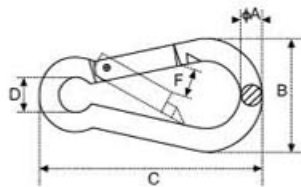

Snap Hook DIN5299 Form C 登山扣

SIZE	D	A	L	C	B	SWL
mm	mm	mm	mm	mm	mm	Lbs
4 x 40	4	20	40	7	7	80
5 x 50	5	25	50	8	7	100
6 x 60	6	30	60	9	8	140
7 x 70	7	35	70	10	8	200
8 x 80	8	40	80	12	9	250
9 x 90	9	45	90	12	10	280
10 x 100	10	50	100	15	11	400
11 x 120	11	57	120	18	16	500
12 x 140	12	67	140	20	19	600
13 x 160	13	74	160	22	25	700
4 x 180	14	86	180	22	35	900