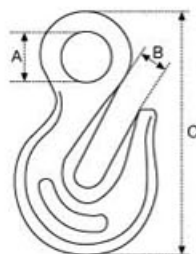

### Large Eye Hook 大眼货钩

A	B	C	D	WLL	WT
SIZE	Open Length	Length	Width	(lbs)	(kgs)
3/4"	0.62"	4.00"	1.87"	650	0.118
1.1/8"	0.81"	4.75"	2.12"	1100	0.173

### Clevis Slip Hook 羊角货钩

SIZE	A	B	C	WLL	WT
	Pin Dia	Clevis Width	Open Length	(lbs)	(kgs)
1/4"	0.28"	0.40"	0.60"	950	0.19
5/16"	0.37"	0.46"	0.63"	1250	0.35
3/8"	0.49"	0.56"	0.87"	2000	0.53
1/2"	0.62"	0.70"	1.00"	3000	1.66

### Eye Slip Hook 眼型货钩

SIZE	A	B	C	WLL	WT
	Pin Dia	Clevis Width	Open Length	(lbs)	(kgs)
1/4"	0.52"	0.62"	3.50"	950	0.16
5/16"	0.64"	0.70"	4.05"	1250	0.25
3/8"	0.72"	0.79"	4.75"	2000	0.42
1/2"	0.93"	1.06"	6.00"	3000	0.86

### Eye Grab Hook 眼型抓钩

SIZE	A	B	C	WLL	WT
	Pin Dia	Clevis Width	Open Length	(lbs)	(kgs)
1/4"	0.52"	0.35"	3.03"	1250	0.127
5/16"	0.64"	0.45"	4.05"	1800	0.23
3/8"	0.72"	0.50"	4.75"	2500	0.345
1/2"	0.93"	0.65"	6.25"	3600	0.73