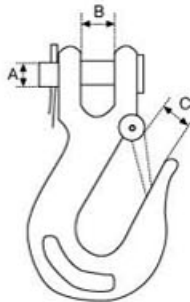

### Large Eye Hook 大眼货钩

A	B	C	D	WLL	WT
SIZE	Open Length	Length	Width	(lbs)	(kgs)
3/4"	0.62"	4.00"	1.87"	650	0.118
1.1/8"	0.81"	4.75"	2.12"	1100	0.173

### Clevis Slip Hook 羊角货钩

SIZE	A	B	C	WLL	WT
	Pin Dia	Clevis Width	Open Length	(lbs)	(kgs)
1/4"	0.28"	0.40"	0.60"	950	0.19
5/16"	0.37"	0.46"	0.63"	1250	0.35
3/8"	0.49"	0.56"	0.87"	2000	0.53
1/2"	0.62"	0.70"	1.00"	3000	1.66

### Eye Slip Hook 眼型货钩

SIZE	A	B	C	WLL	WT
	Pin Dia	Clevis Width	Open Length	(lbs)	(kgs)
1/4"	0.52"	0.62"	3.50"	950	0.16
5/16"	0.64"	0.70"	4.05"	1250	0.25
3/8"	0.72"	0.79"	4.75"	2000	0.42
1/2"	0.93"	1.06"	6.00"	3000	0.86

### Eye Grab Hook 眼型抓钩

SIZE	A	B	C	WLL	WT
	Pin Dia	Clevis Width	Open Length	(lbs)	(kgs)
1/4"	0.52"	0.35"	3.03"	1250	0.127
5/16"	0.64"	0.45"	4.05"	1800	0.23
3/8"	0.72"	0.50"	4.75"	2500	0.345
1/2"	0.93"	0.65"	6.25"	3600	0.73