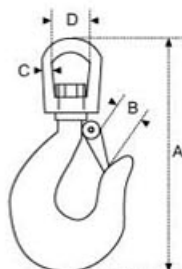

Swivel Eye Hook 旋转货钩

A	B	C	D	WLL	WT
SIZE	Open Length			(lbs)	(kgs)
4"	0.67"	0.26"	0.87"	770	0.19
5"	0.78"	0.32"	1.10"	1430	0.33
6"	0.77"	0.38"	1.10"	2200	0.53
8"	1.18"	0.50"	1.42"	3300	1.06