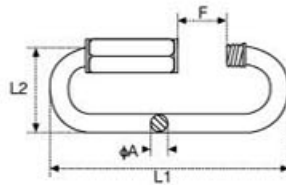

Wide Jaw Quick Link 快速连接环

SIZE	A	L1	L2	F	W.L.L.LIB
3.5	3.5	47	17	10	175
5	5	62	23	14	650
6	6	72	26.5	16	875
8	8	90	33.5	18	1525
10	10	105	40.5	20	2300
12	12	122	47.5	23	2500