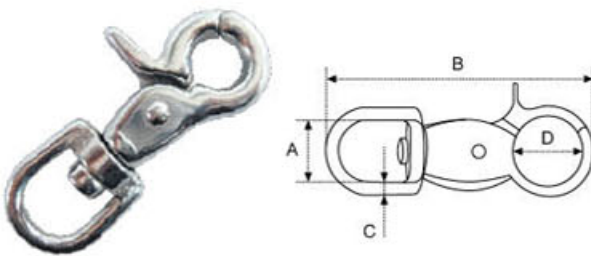

A	B	C	D	WLL
inch	inch	inch	inch	Lbs
0.50"	2.62"	0.12"	0.21"	200
0.63"	2.62"	0.15"	0.43"	200

Swivel Snap Hook 万向钩