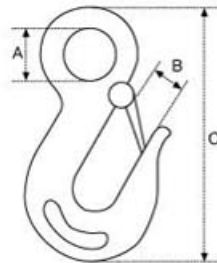

### Large Eye Hook 大眼货钩

A	B	C	D	WLL	WT
SIZE	Open Length	Length	Width	(lbs)	(kgs)
3/4"	0.62"	4.00"	1.87"	650	0.118
1.1/8"	0.81"	4.75"	2.12"	1100	0.173

### Clevis Slip Hook 羊角货钩

SIZE	A	B	C	WLL	WT
	Pin Dia	Clevis Width	Open Length	(lbs)	(kgs)
1/4"	0.28"	0.40"	0.60"	950	0.19
5/16"	0.37"	0.46"	0.63"	1250	0.35
3/8"	0.49"	0.56"	0.87"	2000	0.53
1/2"	0.62"	0.70"	1.00"	3000	1.66

### Eye Slip Hook 眼型货钩

SIZE	A	B	C	WLL	WT
	Pin Dia	Clevis Width	Open Length	(lbs)	(kgs)
1/4"	0.52"	0.62"	3.50"	950	0.16
5/16"	0.64"	0.70"	4.05"	1250	0.25
3/8"	0.72"	0.79"	4.75"	2000	0.42
1/2"	0.93"	1.06"	6.00"	3000	0.86

### Eye Grab Hook 眼型抓钩

SIZE	A	B	C	WLL	WT
	Pin Dia	Clevis Width	Open Length	(lbs)	(kgs)
1/4"	0.52"	0.35"	3.03"	1250	0.127
5/16"	0.64"	0.45"	4.05"	1800	0.23
3/8"	0.72"	0.50"	4.75"	2500	0.345
1/2"	0.93"	0.65"	6.25"	3600	0.73