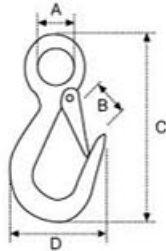

### Large Eye Hook 大眼货钩

A	B	C	D	WLL	WT
SIZE	Open Length	Length	Width	(lbs)	(kgs)
3/4"	0.62"	4.00"	1.87"	650	0.118
1.1/8"	0.81"	4.75"	2.12"	1100	0.173

### Clevis Slip Hook 羊角货钩

SIZE	A	B	C	WLL	WT
	Pin Dia	Clevis Width	Open Length	(lbs)	(kgs)
1/4"	0.28"	0.40"	0.60"	950	0.19
5/16"	0.37"	0.46"	0.63"	1250	0.35
3/8"	0.49"	0.56"	0.87"	2000	0.53
1/2"	0.62"	0.70"	1.00"	3000	1.66

### Eye Slip Hook 眼型货钩

SIZE	A	B	C	WLL	WT
	Pin Dia	Clevis Width	Open Length	(lbs)	(kgs)
1/4"	0.52"	0.62"	3.50"	950	0.16
5/16"	0.64"	0.70"	4.05"	1250	0.25
3/8"	0.72"	0.79"	4.75"	2000	0.42
1/2"	0.93"	1.06"	6.00"	3000	0.86

### Eye Grab Hook 眼型抓钩

SIZE	A	B	C	WLL	WT
	Pin Dia	Clevis Width	Open Length	(lbs)	(kgs)
1/4"	0.52"	0.35"	3.03"	1250	0.127
5/16"	0.64"	0.45"	4.05"	1800	0.23
3/8"	0.72"	0.50"	4.75"	2500	0.345
1/2"	0.93"	0.65"	6.25"	3600	0.73